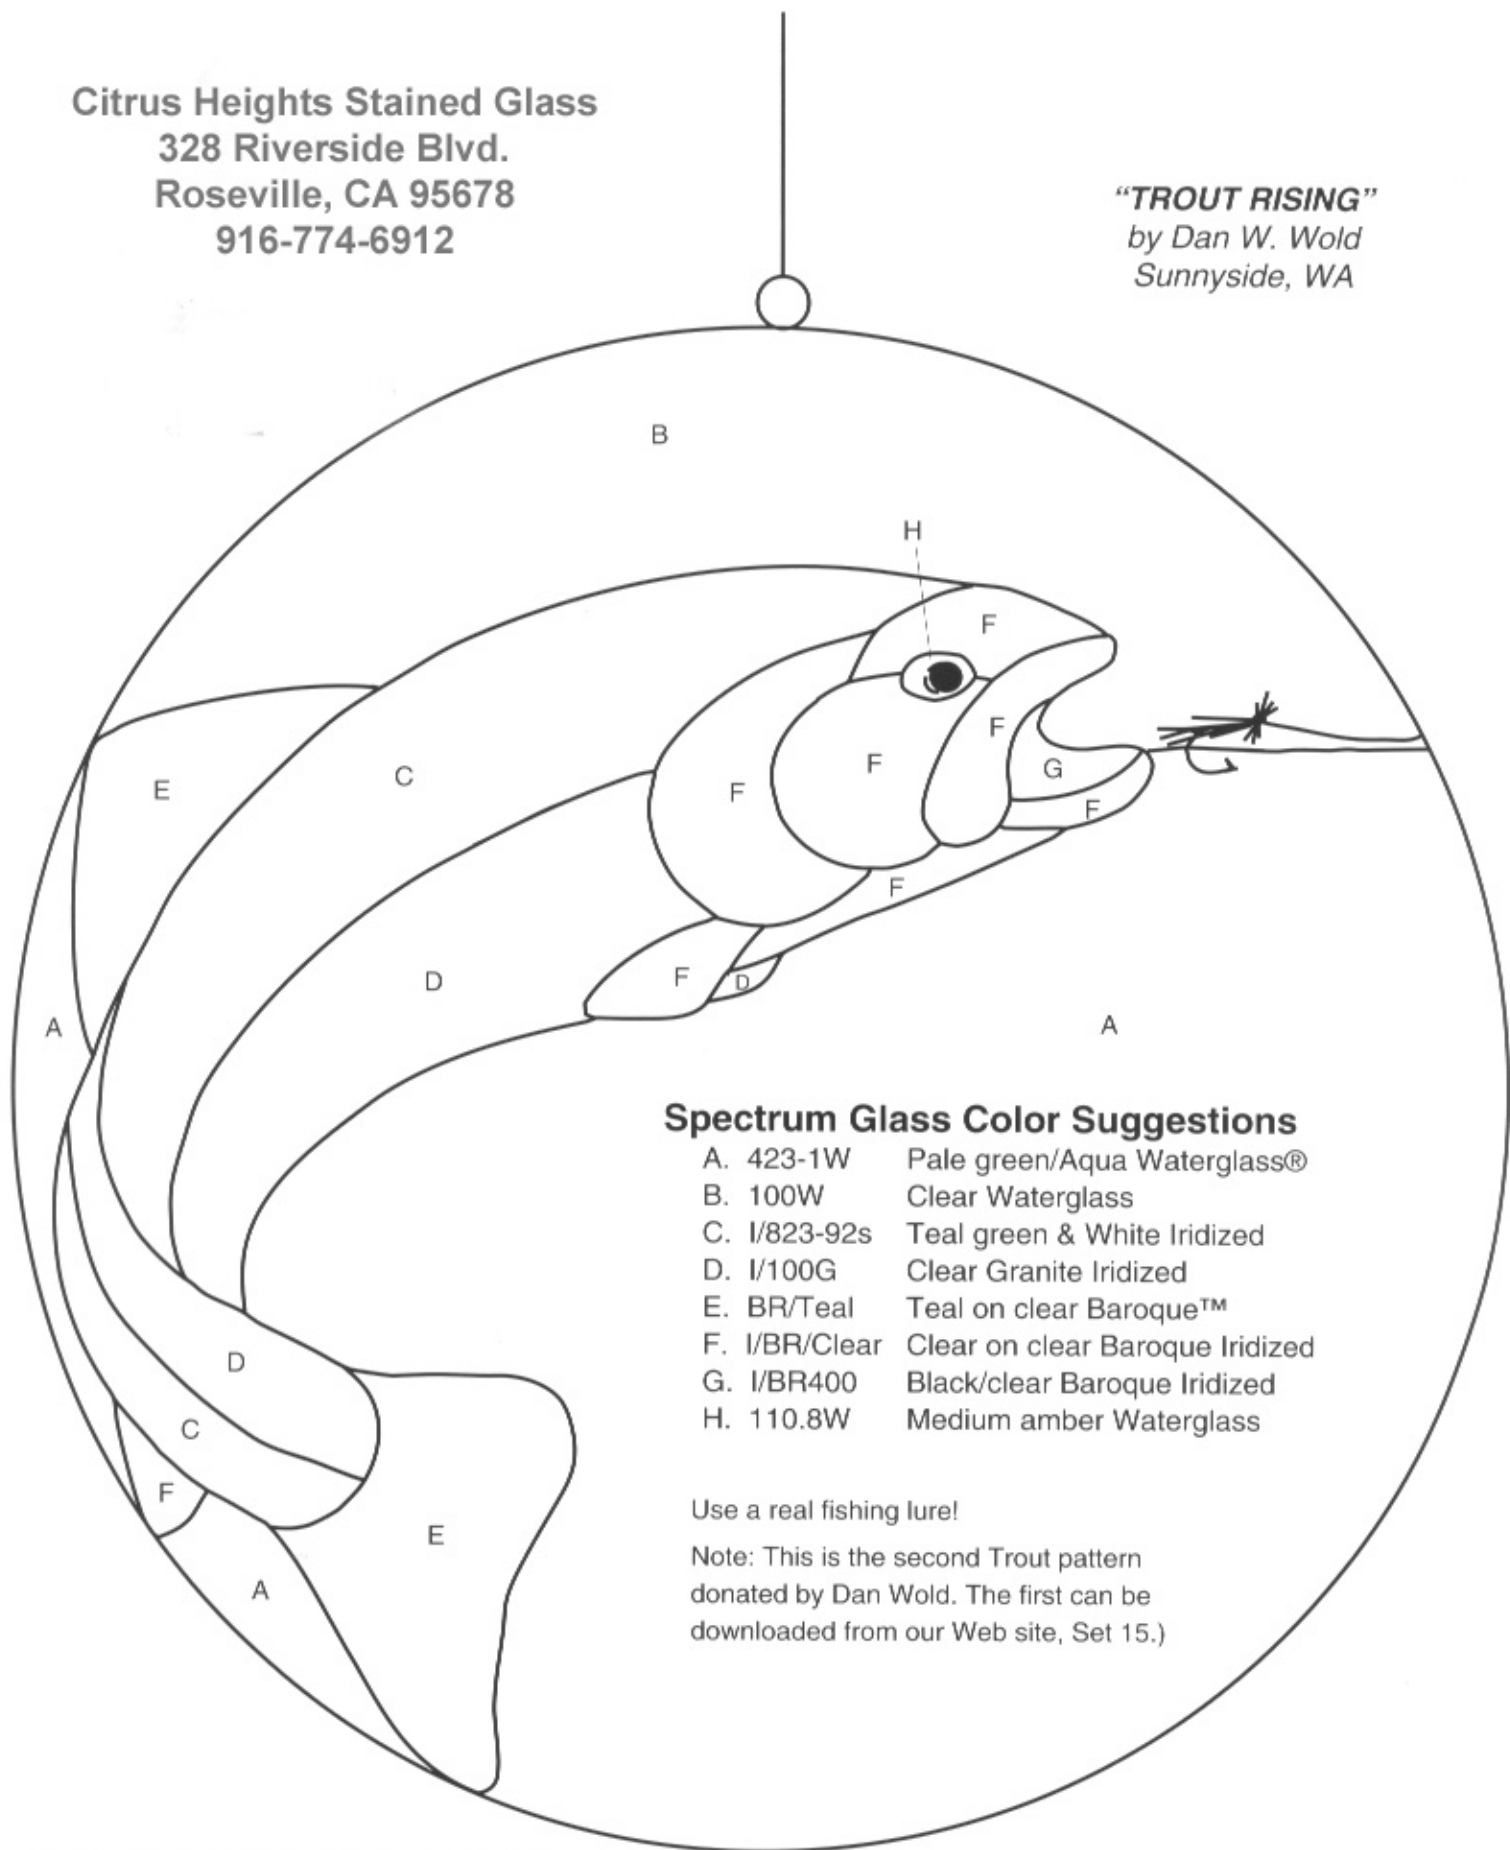

Citrus Heights Stained Glass
328 Riverside Blvd.
Roseville, CA 95678
916-774-6912

"TROUT RISING"
by Dan W. Wold
Sunnyside, WA

Spectrum Glass Color Suggestions

- | | | |
|----|------------|---------------------------------|
| A. | 423-1W | Pale green/Aqua Waterglass® |
| B. | 100W | Clear Waterglass |
| C. | I/823-92s | Teal green & White Iridized |
| D. | I/100G | Clear Granite Iridized |
| E. | BR/Teal | Teal on clear Baroque™ |
| F. | I/BR/Clear | Clear on clear Baroque Iridized |
| G. | I/BR400 | Black/clear Baroque Iridized |
| H. | 110.8W | Medium amber Waterglass |

Use a real fishing lure!

Note: This is the second Trout pattern donated by Dan Wold. The first can be downloaded from our Web site, Set 15.)